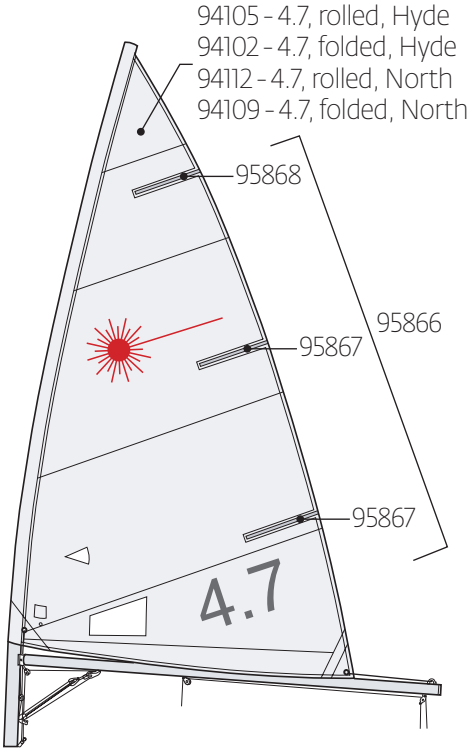

# Laser Sails

SAIL NUMBERS  
 95843 9in, blue  
 95844 9in, red  
 95845 12in, blue  
 95846 12in, red  
 95853 12in, black

SAIL BAGS  
 95801 4.7 sailbag, white  
 95802 Radial sailbag, red  
 95803 Full rig sailbag, blue  
 95869 Batten tips