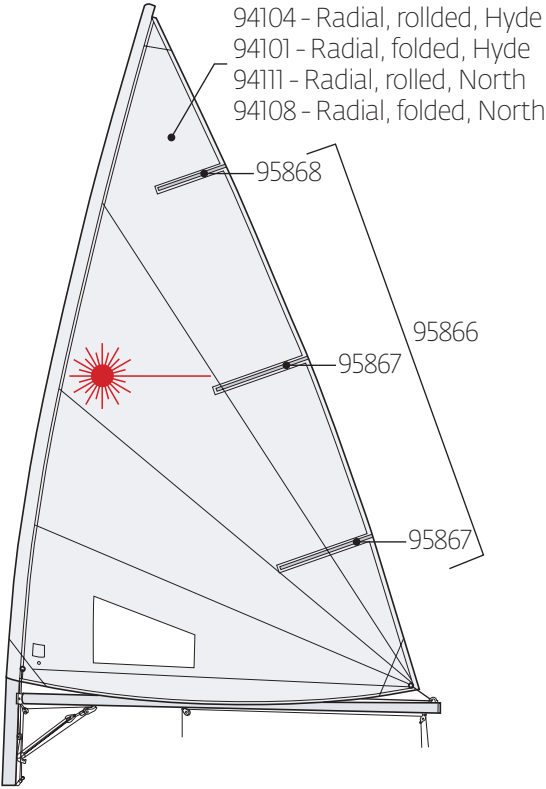

# Laser Parts Locator

# Laser Sails

SAIL NUMBERS  
 95843 9in, blue  
 95844 9in, red  
 95845 12in, blue  
 95846 12in, red  
 95853 12in, black

SAIL BAGS  
 95801 4.7 sailbag, white  
 95802 Radial sailbag, red  
 95803 Full rig sailbag, blue  
 95869 Batten tips