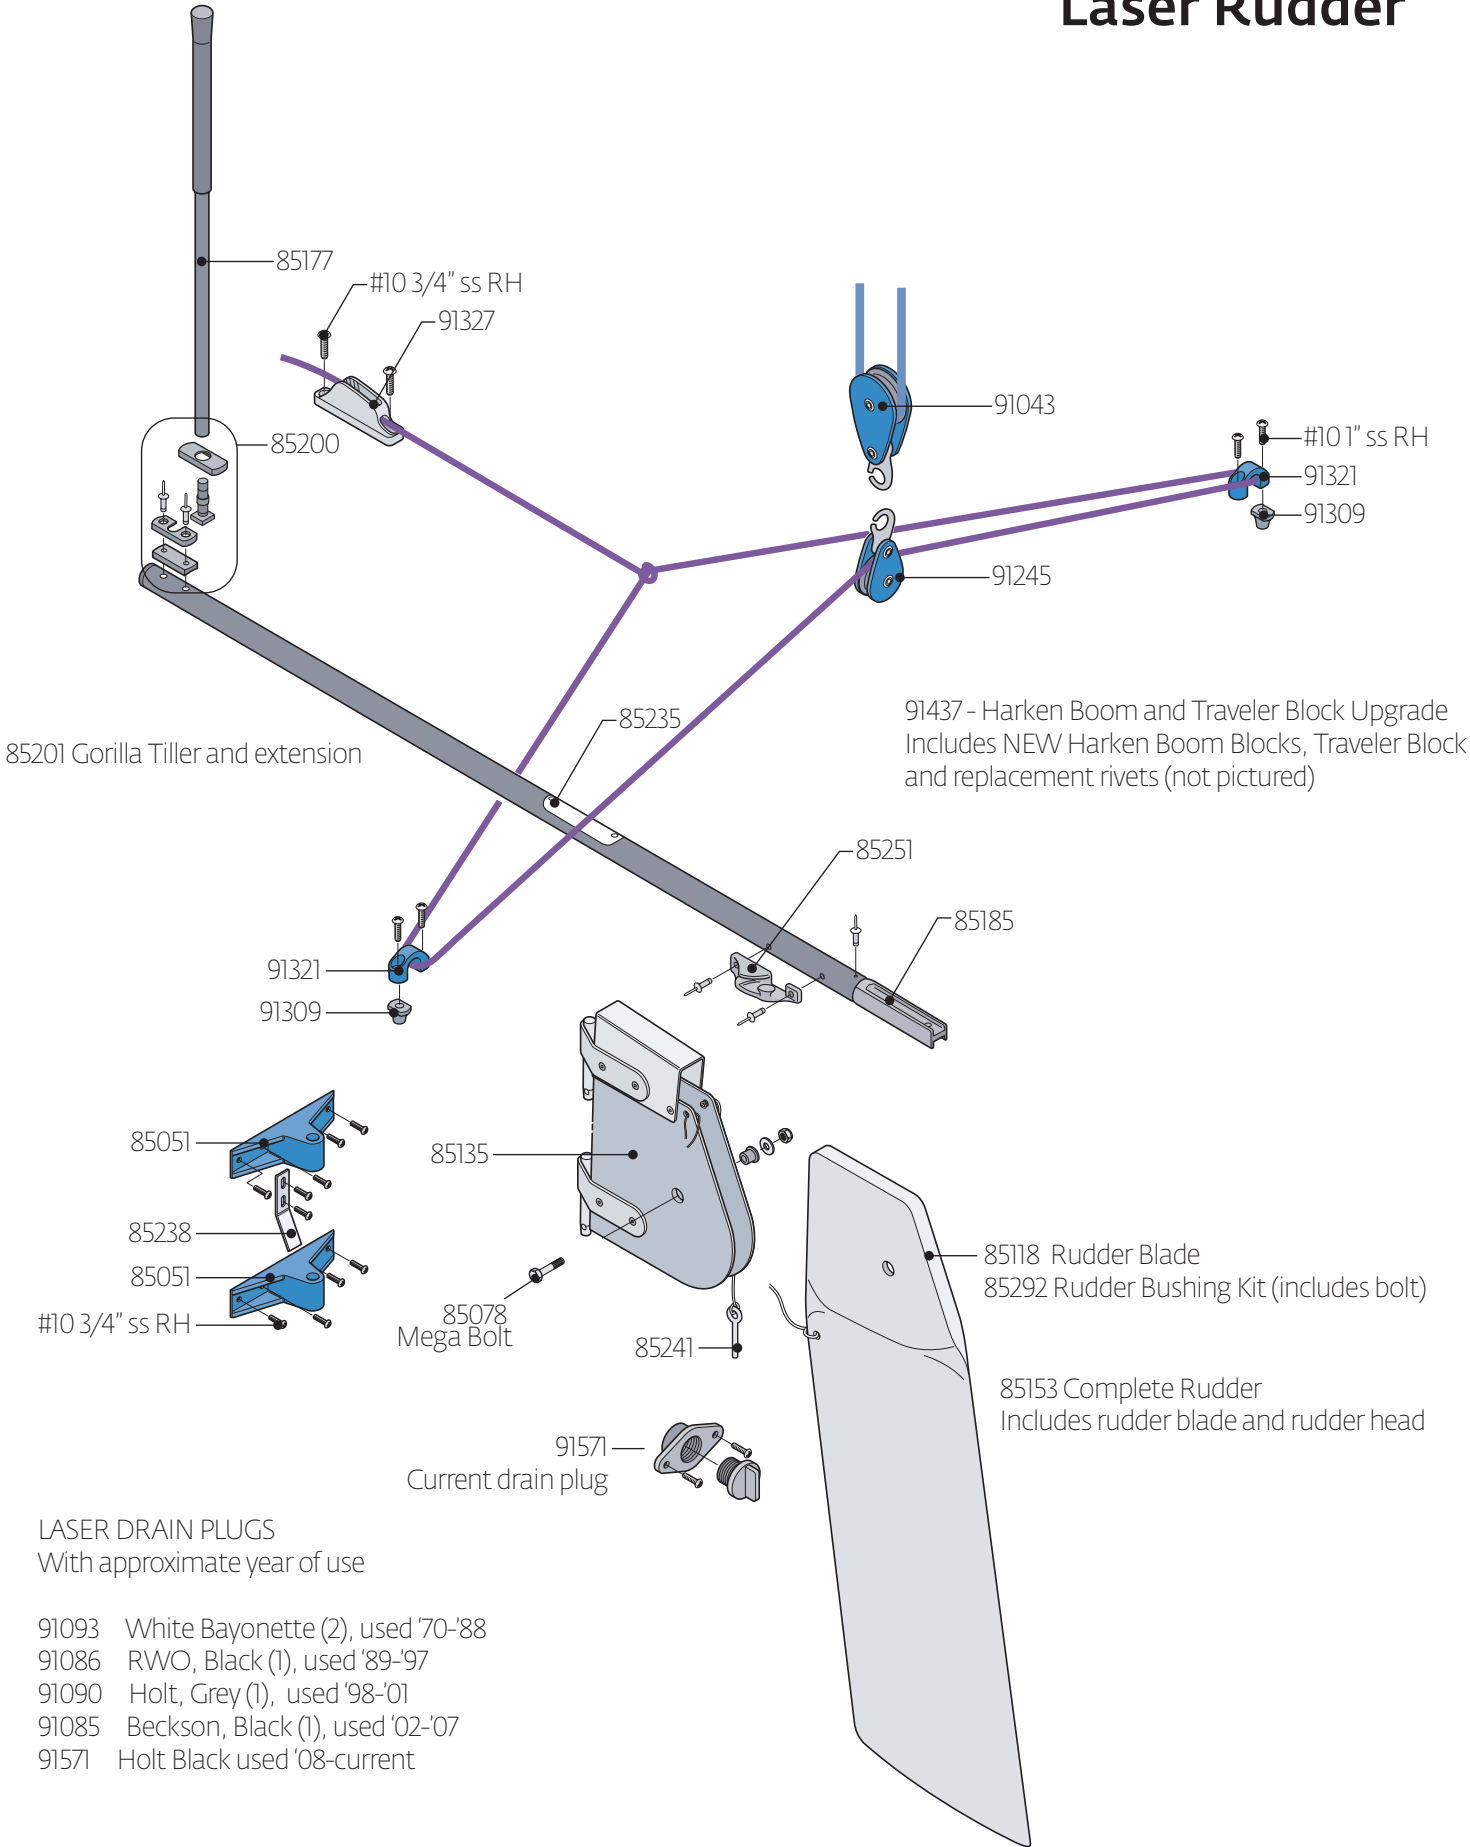

Laser Rudder

LASER DRAIN PLUGS
With approximate year of use

- 91093 White Bayonette (2), used '70-'88
- 91086 RVO, Black (1), used '89-'97
- 91090 Holt, Grey (1), used '98-'01
- 91085 Beckson, Black (1), used '02-'07
- 91571 Holt Black used '08-current