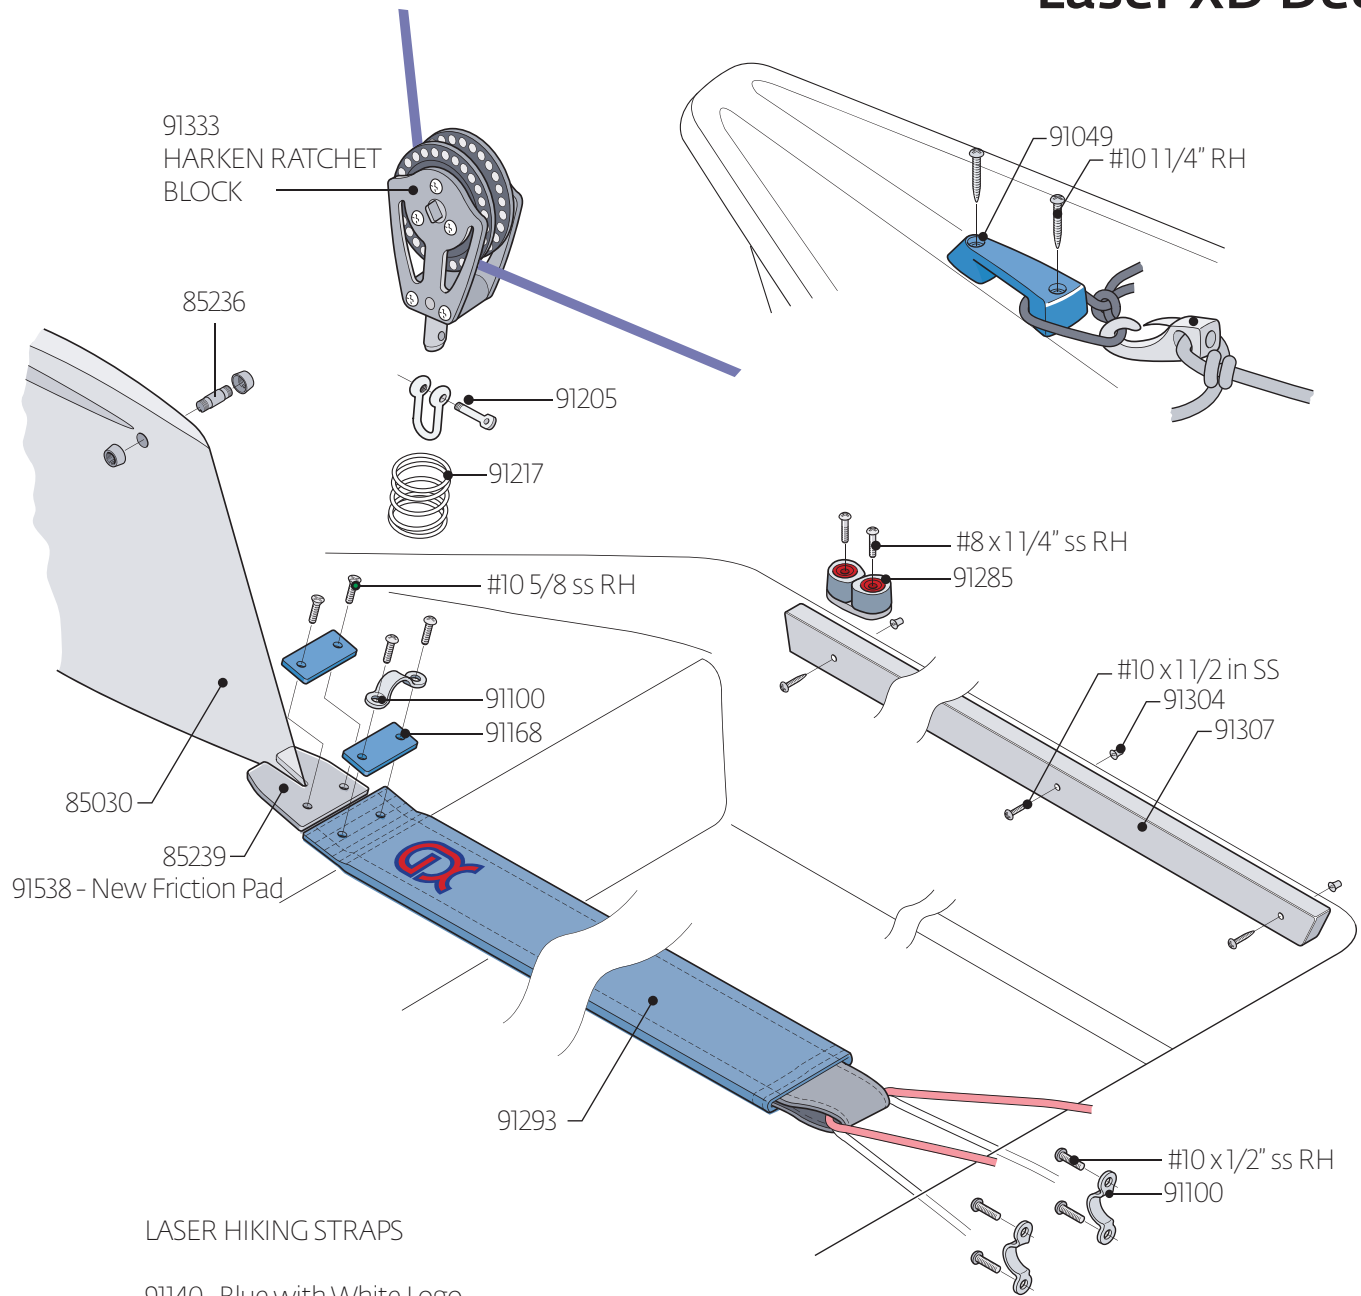

Laser XD Deck

LASER HIKING STRAPS

- 91140 Blue with White Logo
- 91138 New Zealand Style
- 91139 Black nylon webbing
- 91141 Grey 5in
- 91142 Seitech strap
- 91143 White with Blue Logo
- 91293 XD style
- 91432 Blue with White Logo