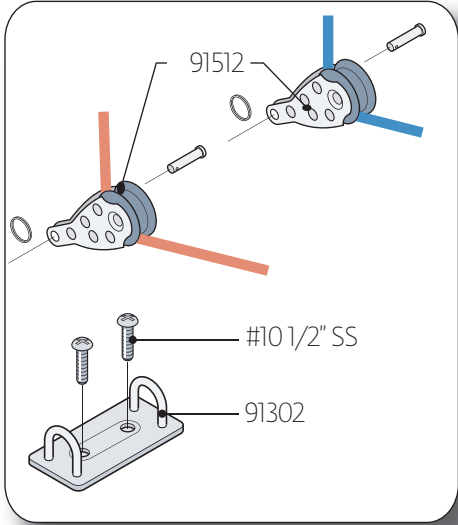

# Laser XD Vang

90663 - Straight Vang Key

90664

91521

91331

90646 HARKEN VANG ASSEMBLY COMPLETE

90677 HARKEN VANG PARTS ONLY

83065 HARKEN OUTHAUL AND CUNNINGHAM KIT

91297 91315 Plate with blocks

91314 Plate with cleats