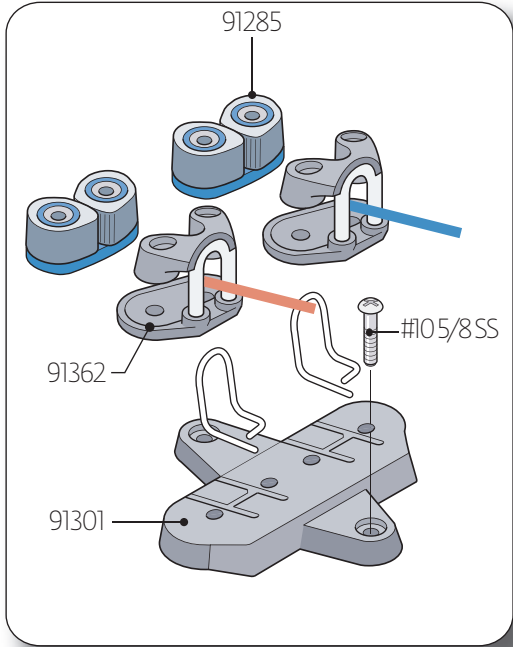

# Laser XD Vang

90663 - Straight Vang Key

90664

91521

91331

90646 HARKEN VANG ASSEMBLY COMPLETE

90677 HARKEN VANG PARTS ONLY

83065 HARKEN OUTHAUL AND CUNNINGHAM KIT

91297 91315 Plate with blocks

91314 Plate with cleats