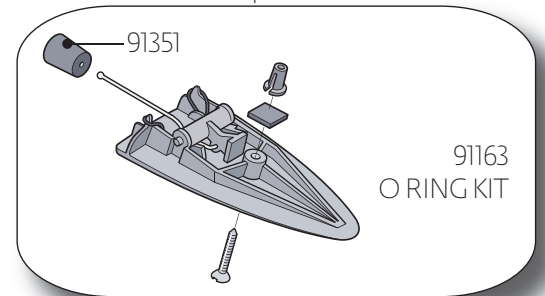

91009 Complete Autobailer

- 91087 Cockpit Drain Plug Assembly
- 91351 Drain Bung Only