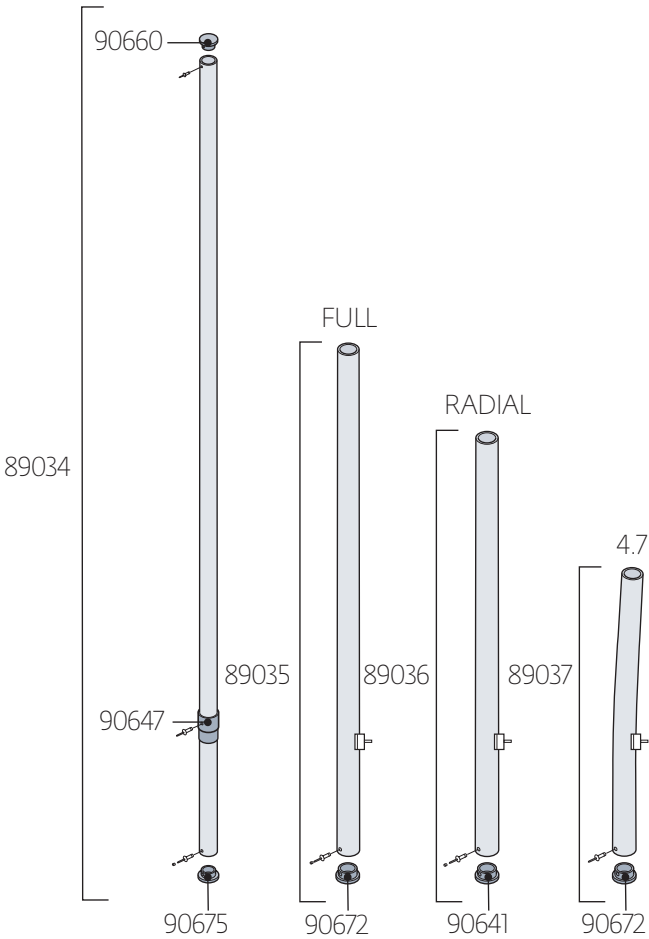

# Laser Parts Locator

# Laser Sails

SAIL NUMBERS  
 95843 9in, blue  
 95844 9in, red  
 95845 12in, blue  
 95846 12in, red  
 95853 12in, black

SAIL BAGS  
 95801 4.7 sailbag, white  
 95802 Radial sailbag, red  
 95803 Full rig sailbag, blue  
 95869 Batten tips