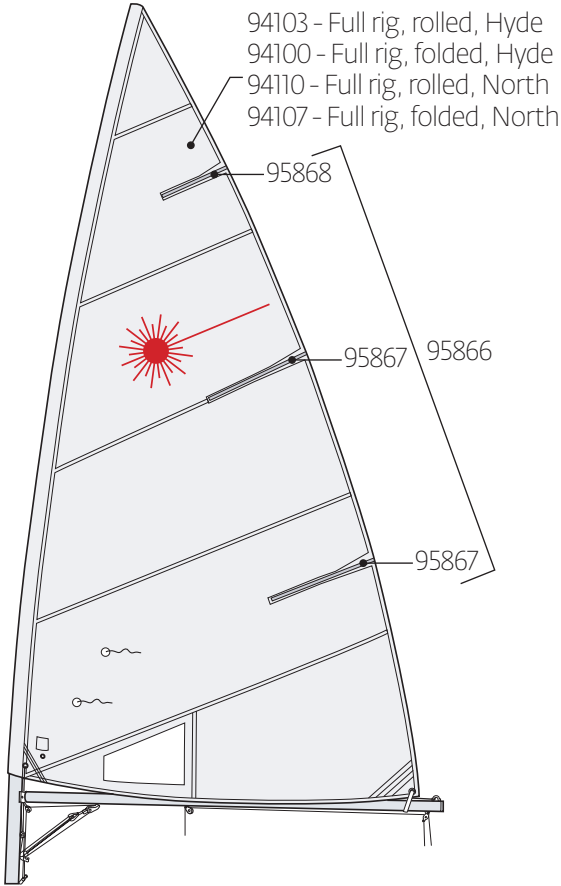

# Laser Parts Locator

# Laser Sails

SAIL NUMBERS  
 95843 9in, blue  
 95844 9in, red  
 95845 12in, blue  
 95846 12in, red  
 95853 12in, black

SAIL BAGS  
 95801 4.7 sailbag, white  
 95802 Radial sailbag, red  
 95803 Full rig sailbag, blue  
 95869 Batten tips