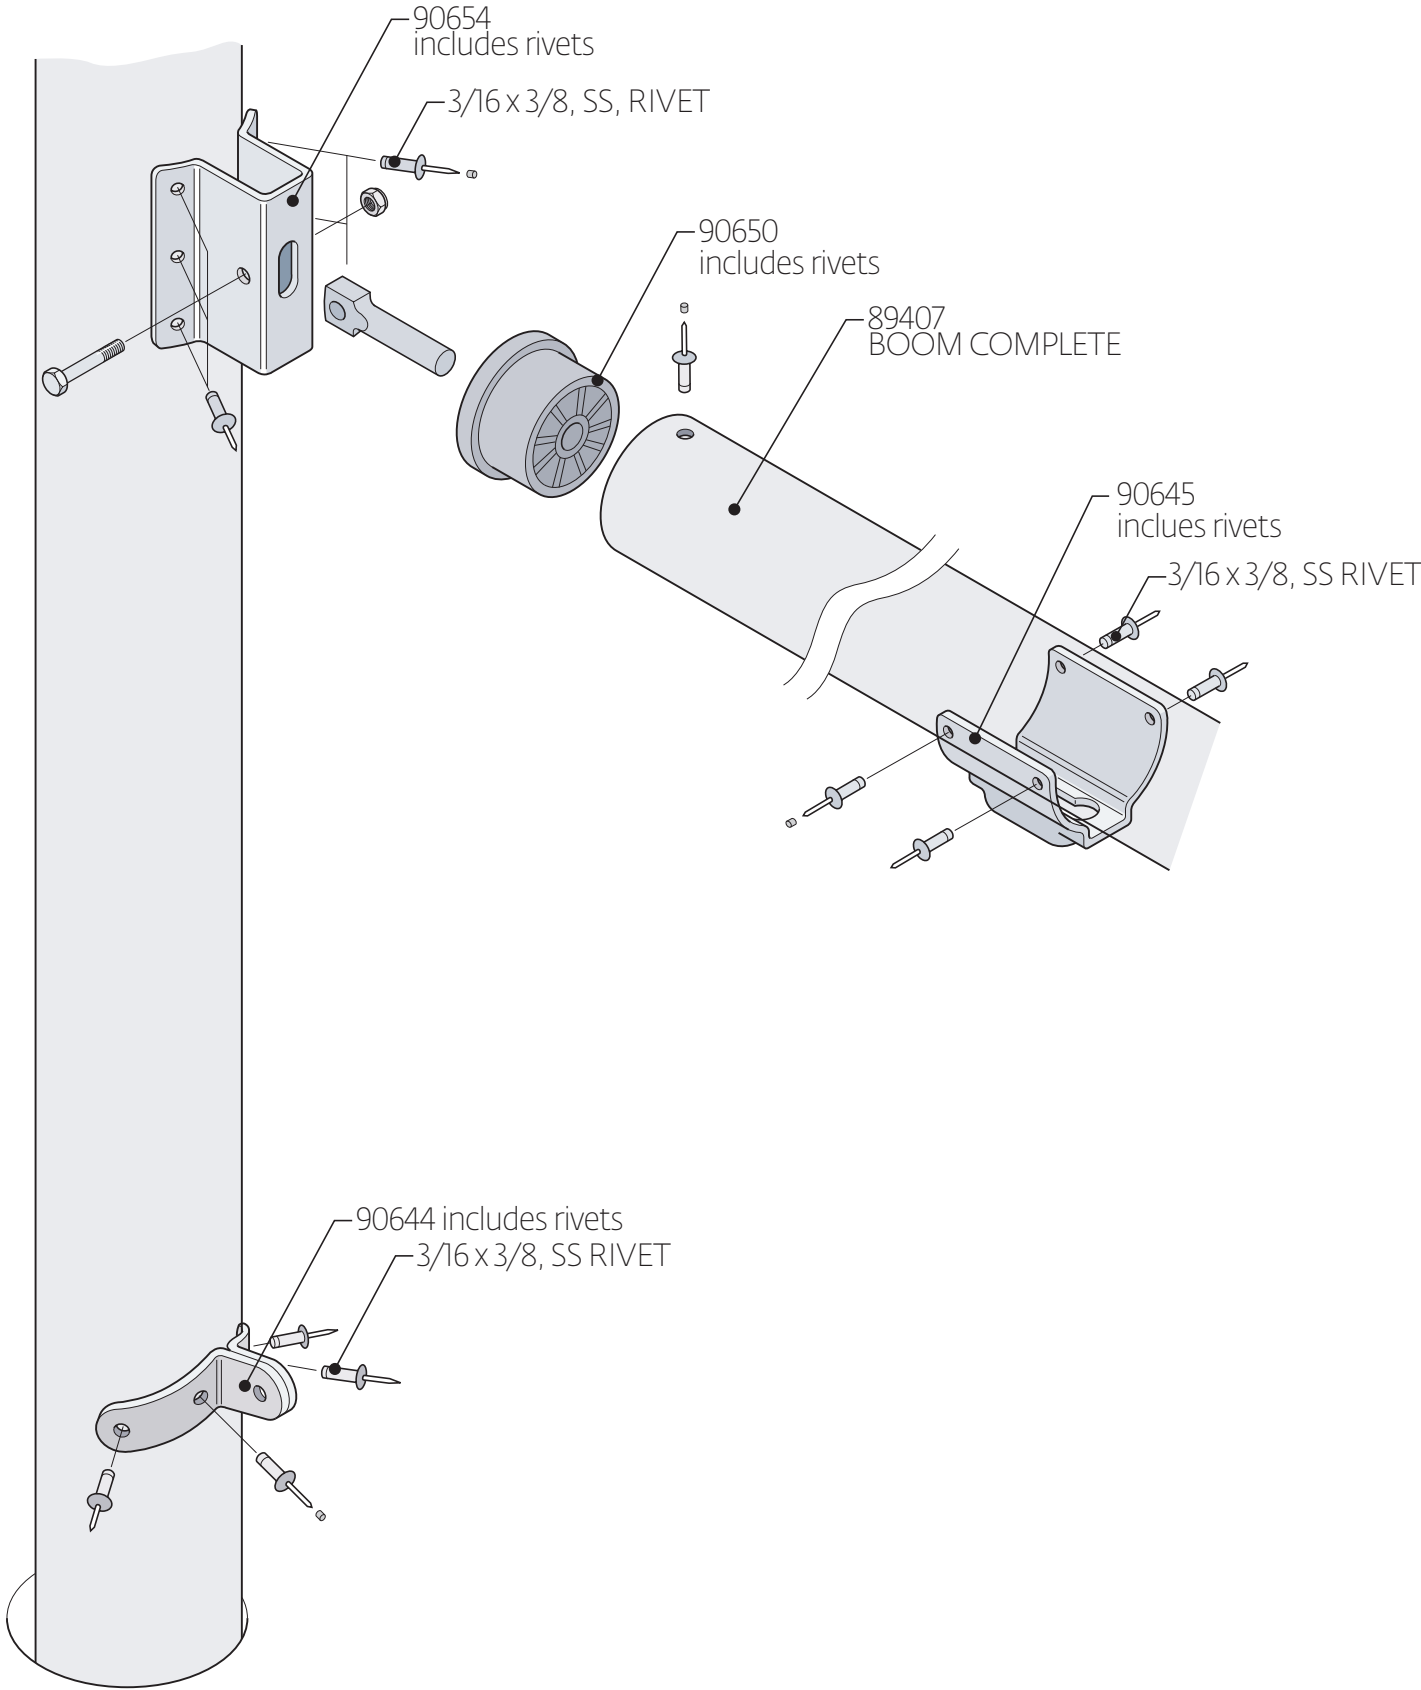

Laser Gooseneck