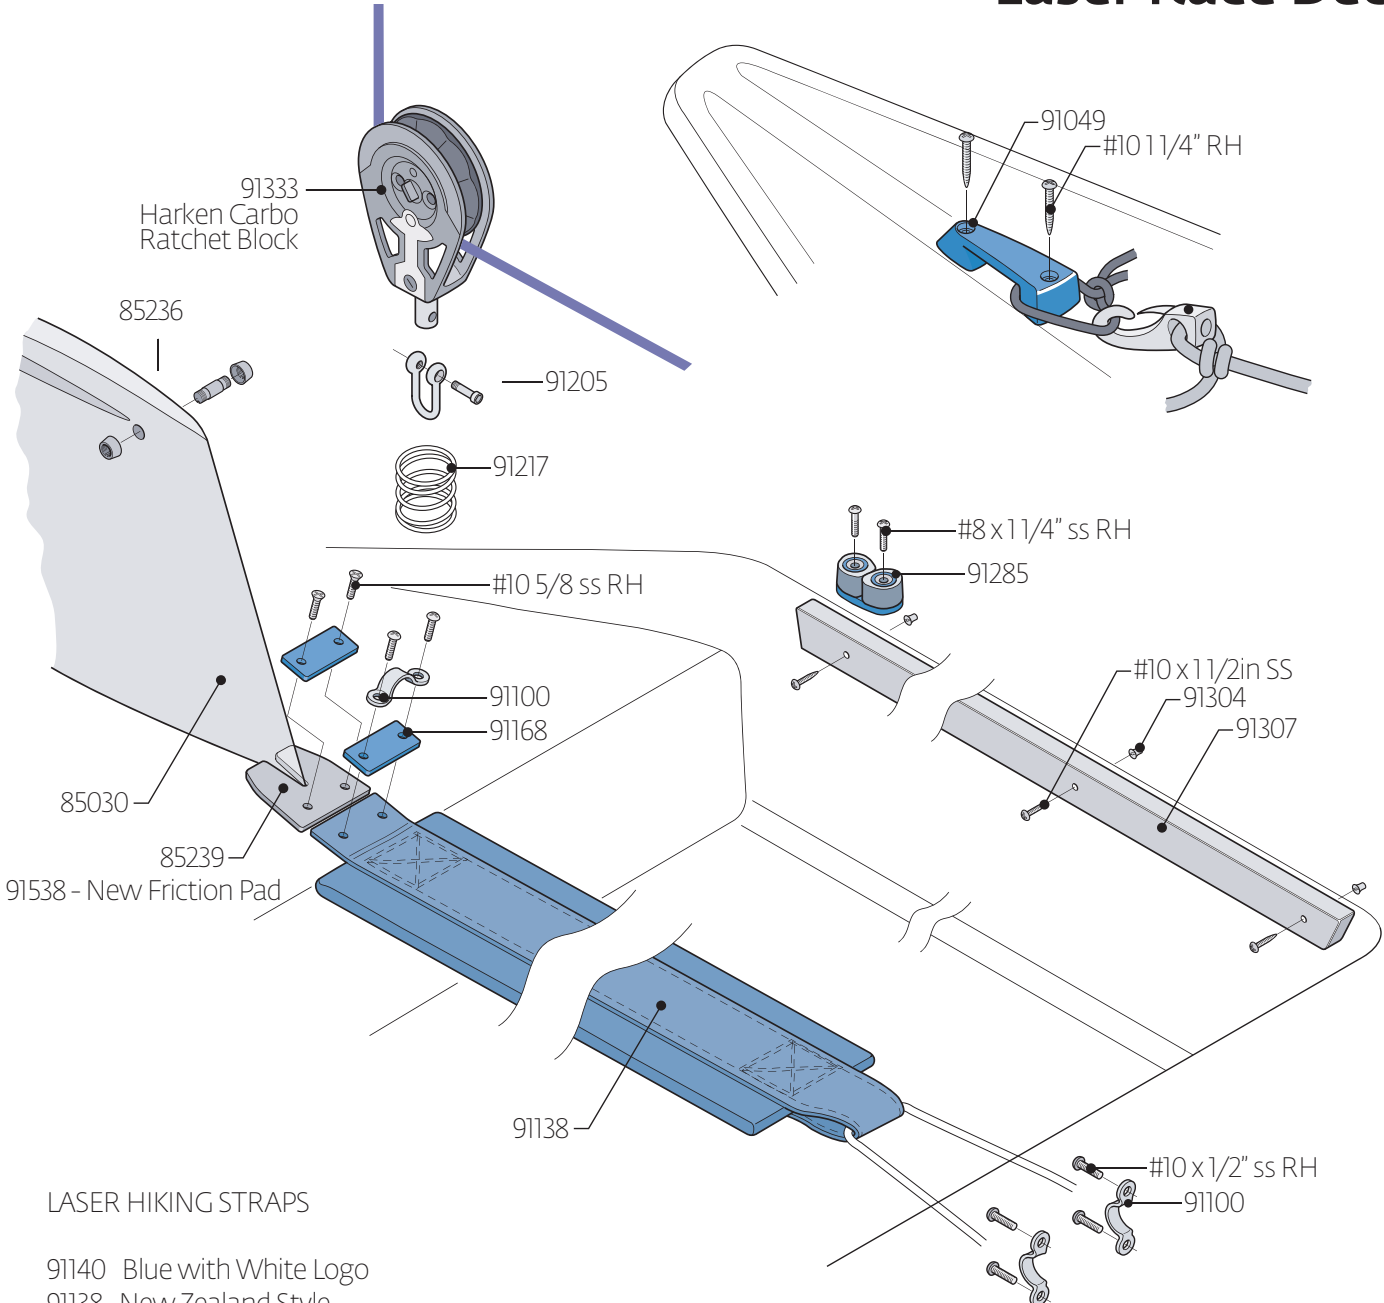

Laser Race Deck

LASER HIKING STRAPS

- 91140 Blue with White Logo
- 91138 New Zealand Style
- 91139 Black nylon webbing
- 91141 Grey 5in
- 91142 Seitech strap
- 91143 White with Blue Logo
- 91293 XD style
- 91432 Blue with White Logo

91009 Complete Bailer Assembly